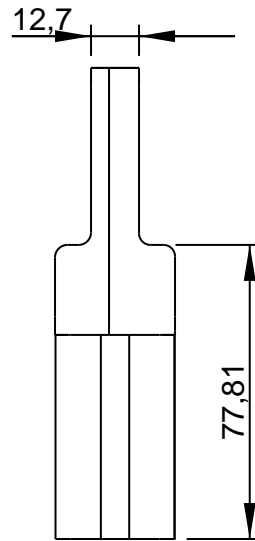

Ø .2510 X .31 DP  
2X-BOTH SIDES

TAP 1/4-20 X 0.38 DEEP  
BOTH SIDES

Ø .2510 X .31 DP  
2X-FAR SIDE

TAP 1/4-20 X 0.38 DEEP  
BOTH SIDES

Ø .2510 X .31 DP  
2X-BOTH SIDES  
TAP 1/4-20 X 0.38 DEEP  
BOTH SIDES