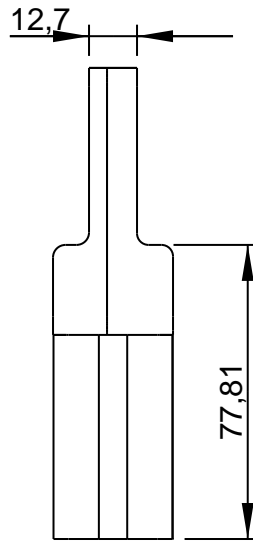

Ø .2510 X .31 DP
2X-BOTH SIDES

TAP 1/4-20 X 0.38 DEEP
BOTH SIDES

Ø .2510 X .31 DP
2X-FAR SIDE

TAP 1/4-20 X 0.38 DEEP
BOTH SIDES

\varnothing .2510 X .31 DP
 2X-BOTH SIDES
 TAP 1/4-20 X 0.38 DEEP
 BOTH SIDES