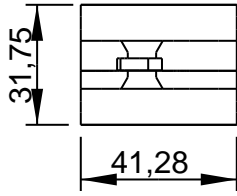

Ø .2510 X .31 DP  
2X-BOTH SIDES

TAP 1/4-20 X 0.38 DEEP  
BOTH SIDES

Ø .2510 X .31 DP  
2X-FAR SIDE

TAP 1/4-20 X 0.38 DEEP  
BOTH SIDES

Ø .2510 X .31 DP  
2X-BOTH SIDES  
TAP 1/4-20 X 0.38 DEEP  
BOTH SIDES