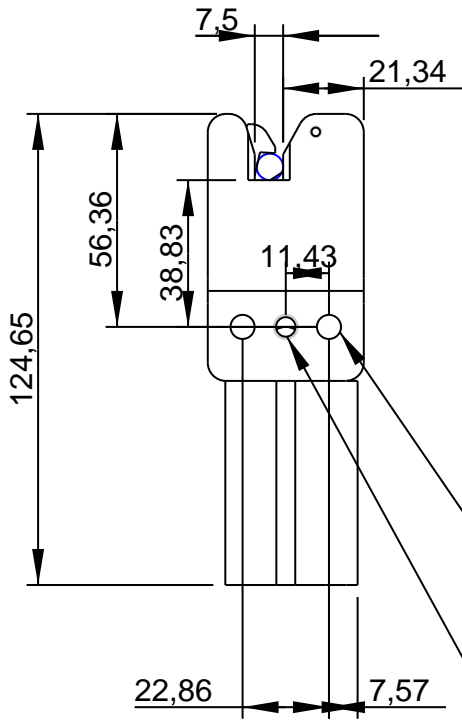

Ø .2510 X .31 DP
2X-BOTH SIDES

TAP 1/4-20 X 0.38 DEEP
BOTH SIDES

Ø .2510 X .31 DP
2X-FAR SIDE

TAP 1/4-20 X 0.38 DEEP
BOTH SIDES

\varnothing .2510 X .31 DP
 2X-BOTH SIDES
 TAP 1/4-20 X 0.38 DEEP
 BOTH SIDES