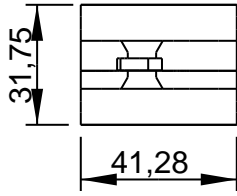

Ø .2510 X .31 DP
2X-BOTH SIDES

TAP 1/4-20 X 0.38 DEEP
BOTH SIDES

Ø .2510 X .31 DP
2X-FAR SIDE

TAP 1/4-20 X 0.38 DEEP
BOTH SIDES

\varnothing .2510 X .31 DP
 2X-BOTH SIDES
 TAP 1/4-20 X 0.38 DEEP
 BOTH SIDES