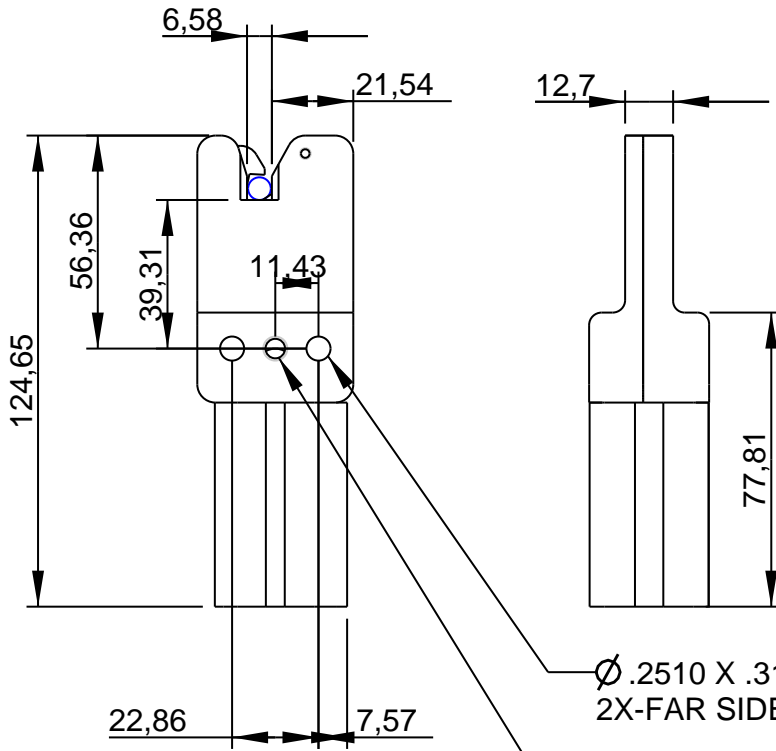

Ø .2510 X .31 DP
2X-BOTH SIDES

TAP 1/4-20 X 0.38 DEEP
BOTH SIDES

Ø .2510 X .31 DP
2X-FAR SIDE

TAP 1/4-20 X 0.38 DEEP
BOTH SIDES

\varnothing .2510 X .31 DP
 2X-BOTH SIDES
 TAP 1/4-20 X 0.38 DEEP
 BOTH SIDES