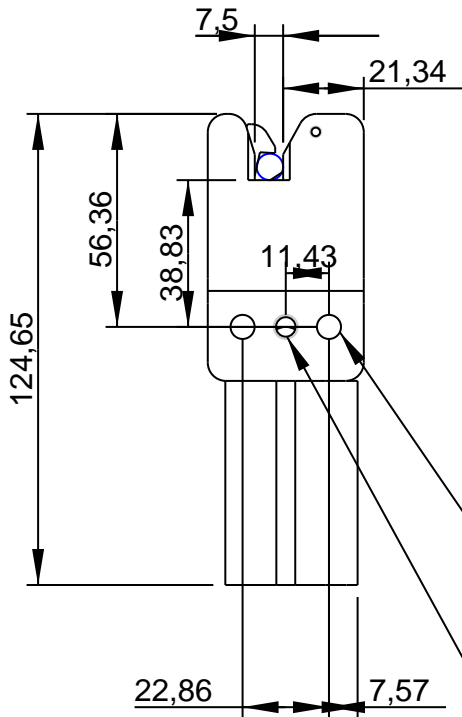

Ø .2510 X .31 DP  
2X-BOTH SIDES

TAP 1/4-20 X 0.38 DEEP  
BOTH SIDES

Ø .2510 X .31 DP  
2X-FAR SIDE

TAP 1/4-20 X 0.38 DEEP  
BOTH SIDES

Ø .2510 X .31 DP  
2X-BOTH SIDES  
TAP 1/4-20 X 0.38 DEEP  
BOTH SIDES