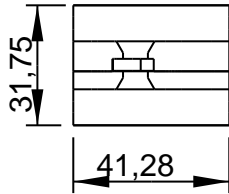

Ø .2510 X .31 DP
2X-BOTH SIDES

TAP 1/4-20 X 0.38 DEEP
BOTH SIDES

Ø .2510 X .31 DP
2X-FAR SIDE

TAP 1/4-20 X 0.38 DEEP
BOTH SIDES

\varnothing .2510 X .31 DP
 2X-BOTH SIDES
 TAP 1/4-20 X 0.38 DEEP
 BOTH SIDES