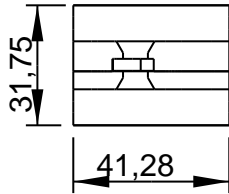

Ø .2510 X .31 DP  
2X-BOTH SIDES

TAP 1/4-20 X 0.38 DEEP  
BOTH SIDES

Ø .2510 X .31 DP  
2X-FAR SIDE

TAP 1/4-20 X 0.38 DEEP  
BOTH SIDES

Ø .2510 X .31 DP  
2X-BOTH SIDES  
TAP 1/4-20 X 0.38 DEEP  
BOTH SIDES