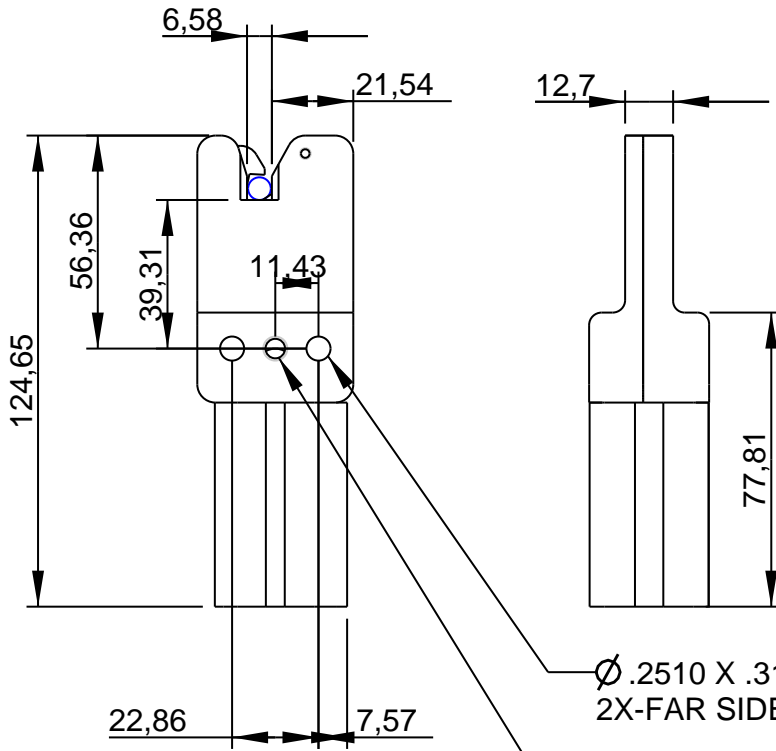

Ø .2510 X .31 DP  
2X-BOTH SIDES

TAP 1/4-20 X 0.38 DEEP  
BOTH SIDES

Ø .2510 X .31 DP  
2X-FAR SIDE

TAP 1/4-20 X 0.38 DEEP  
BOTH SIDES

Ø .2510 X .31 DP  
2X-BOTH SIDES  
TAP 1/4-20 X 0.38 DEEP  
BOTH SIDES